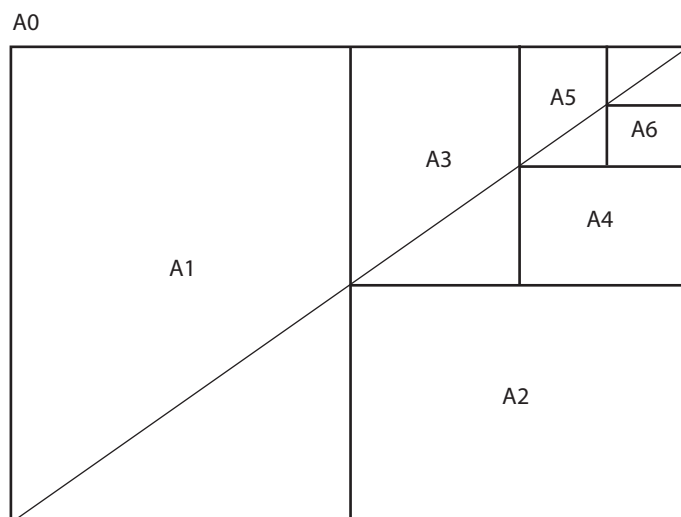

## International Paper Sizes

International paper sizes are a standard system of related sheet sizes, based on a series of three different sizes called A, B or C and in keeping with the proportions. All sizes have the rectangular proportion of  $1:\sqrt{2}$  (1:1.414) which is mathematically unique as no other size allows cutting or folding in halves and still retain the same proportion. These universal proportions allow work to be scaled uniformly at whichever international size chosen.

## The "A" Series

The series is for general printed matter, stationery and publications. The basic standard sheet A0 measures 841 x 1189mm which is the equivalent of a square metre in area. Each number after the series initial "A" indicates a halving of the preceding larger area. For example, A1 is half of A0, A2 is half of A1 or a quarter of A0 and so on. Anything bigger than A0 is designated as a numeral prefixed to the letter. For example 2A0 is a sheet twice the size of A0.

Size	Millimetres	Size	Millimetres
4A0	1682 x 2378	A4	210 x 297
2A0	1189 x 1682	A5	148 x 210
A0	841 x 1189	A6	105 x 148
A1	594 x 841	A7	74 x 105
A2	420 x 594	A8	52 x 74
A3	297 x 420		

## Metric/Imperial Conversions

mm	Inches	mm	Inches
76 x 127mm	3" x 5"	152 x 100mm	6" x 4"
127 x 178mm	5" x 7"	152 x 203mm	6" x 8"
127 x 229mm	7" x 9"	203 x 245mm	8" x 10"
203 x 406mm	8" x 16"	229 x 305mm	9" x 12"
254 x 305mm	10" x 12"	254 x 356mm	10" x 14"
255 x 380mm	10" x 15"	254 x 508mm	10" x 20"
280 x 356mm	11" x 14"	305 x 406mm	12" x 16"
305 x 609mm	12" x 24"	356 x 457mm	14" x 18"
381 x 457mm	15" x 18"	380 x 510mm	15" x 20"
381 x 762mm	15" x 30"	406 x 508mm	16" x 20"
457 x 559mm	18" x 22"	457 x 609mm	18" x 24"
508 x 609mm	20" x 24"	510 x 640mm	20" x 25"
508 x 762mm	20" x 30"	559 x 711mm	22" x 28"
559 x 762mm	22" x 30"	609 x 762mm	24" x 30"
609 x 914mm	24" x 36"	762 x 1020mm	30" x 40"
810 x 1020mm	32" x 40"	1020 x 1520mm	40" x 60"
1218 x 2436mm	48" x 96"		